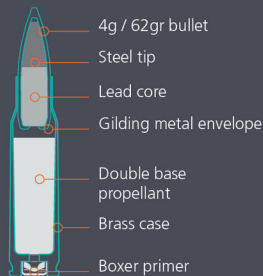

# Delivering greater firepower

Both 5.56mm Enhanced Performance and 7.62mm **High Performance ammunition** can penetrate armour at much greater ranges, giving troops a significant tactical advantage

## 5.56mm

### Standard Ball