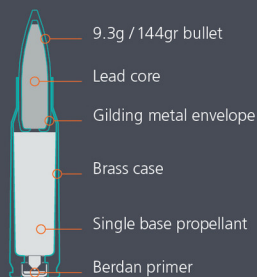

7.62mm

Standard Ball