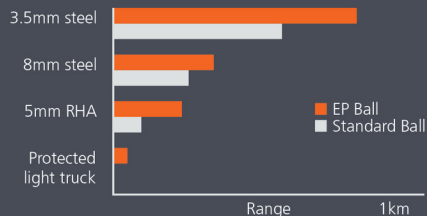

EP Performance