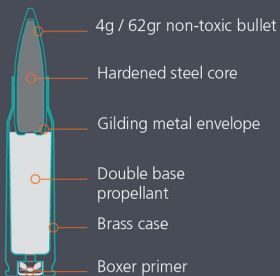

Enhanced Performance Ball